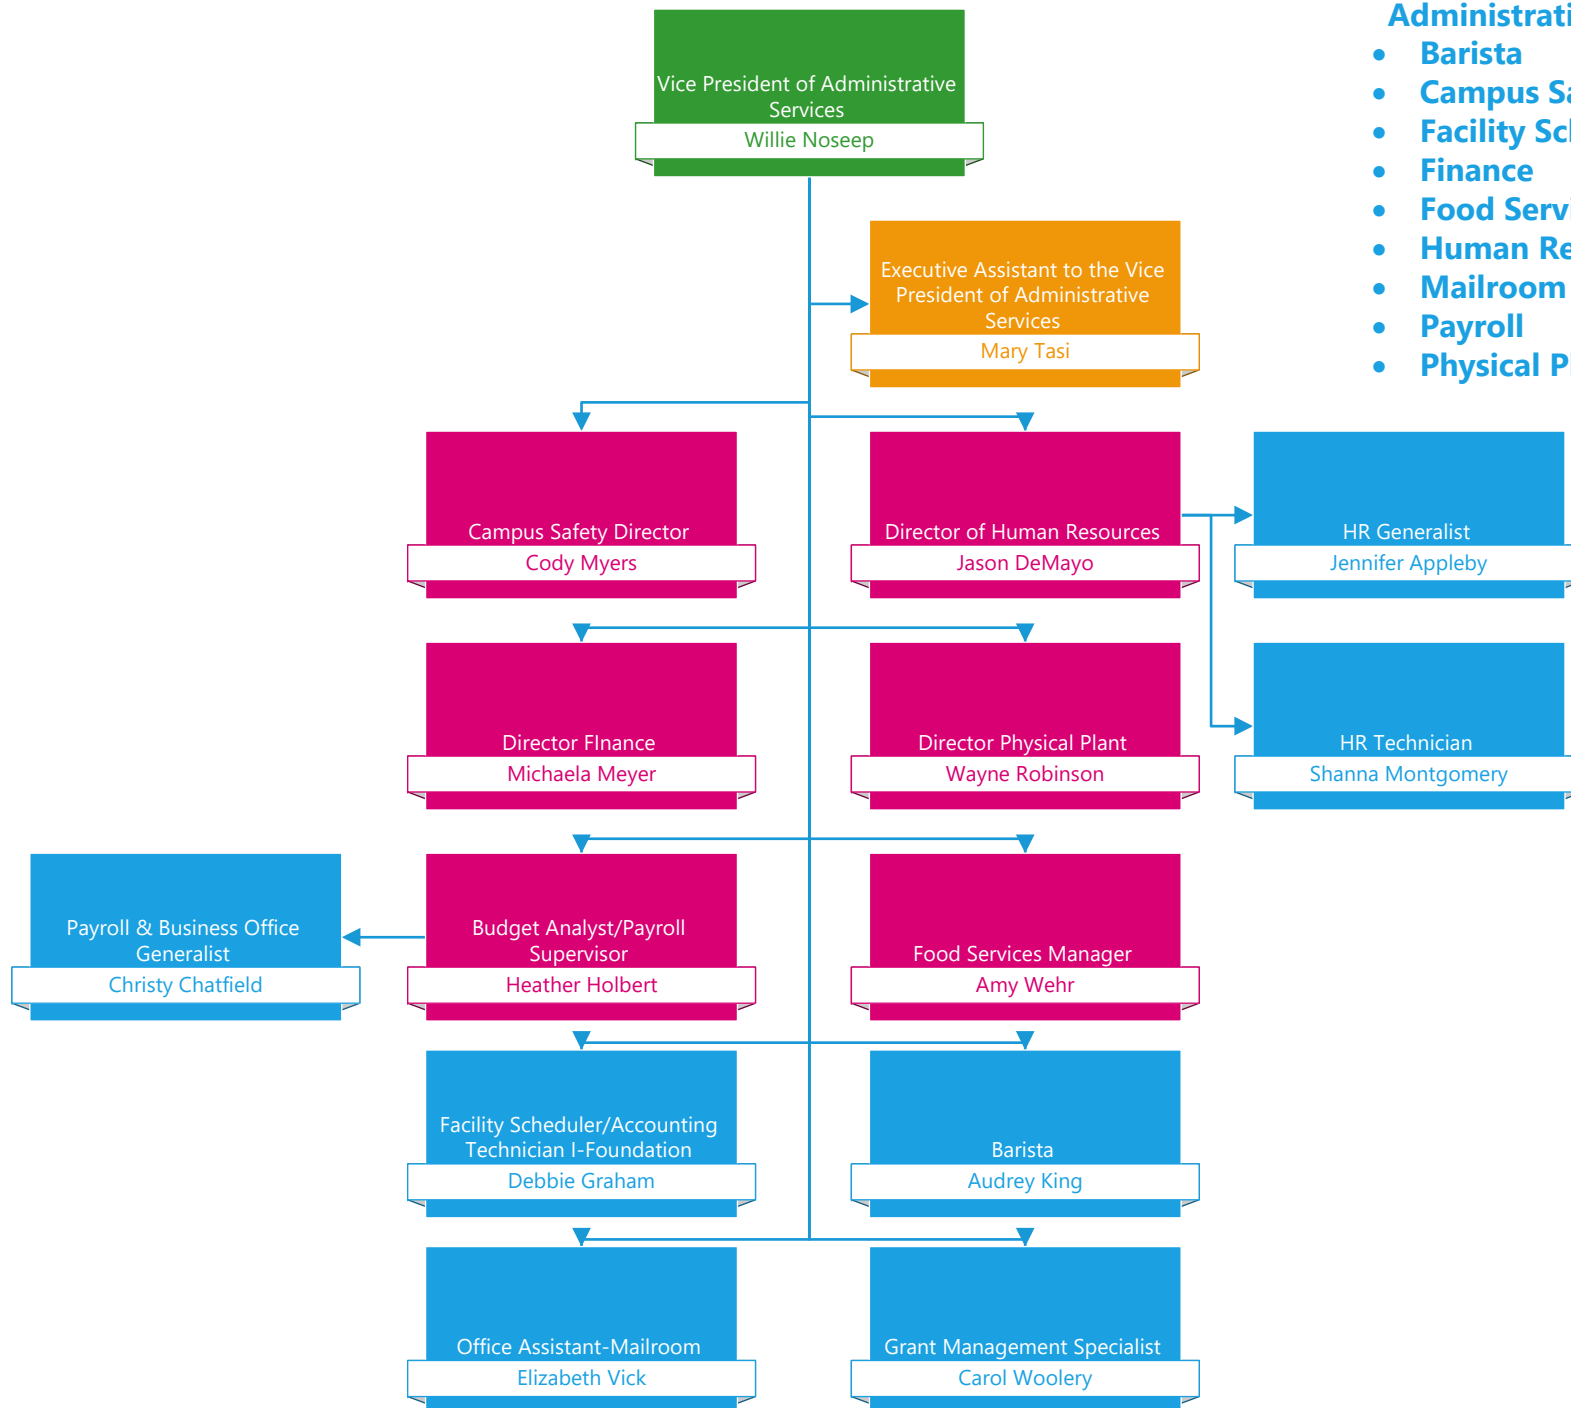

Administrative Services

- Barista
- Campus Safety
- Facility Scheduling
- Finance
- Food Services
- Human Resources
- Mailroom
- Payroll
- Physical Plant