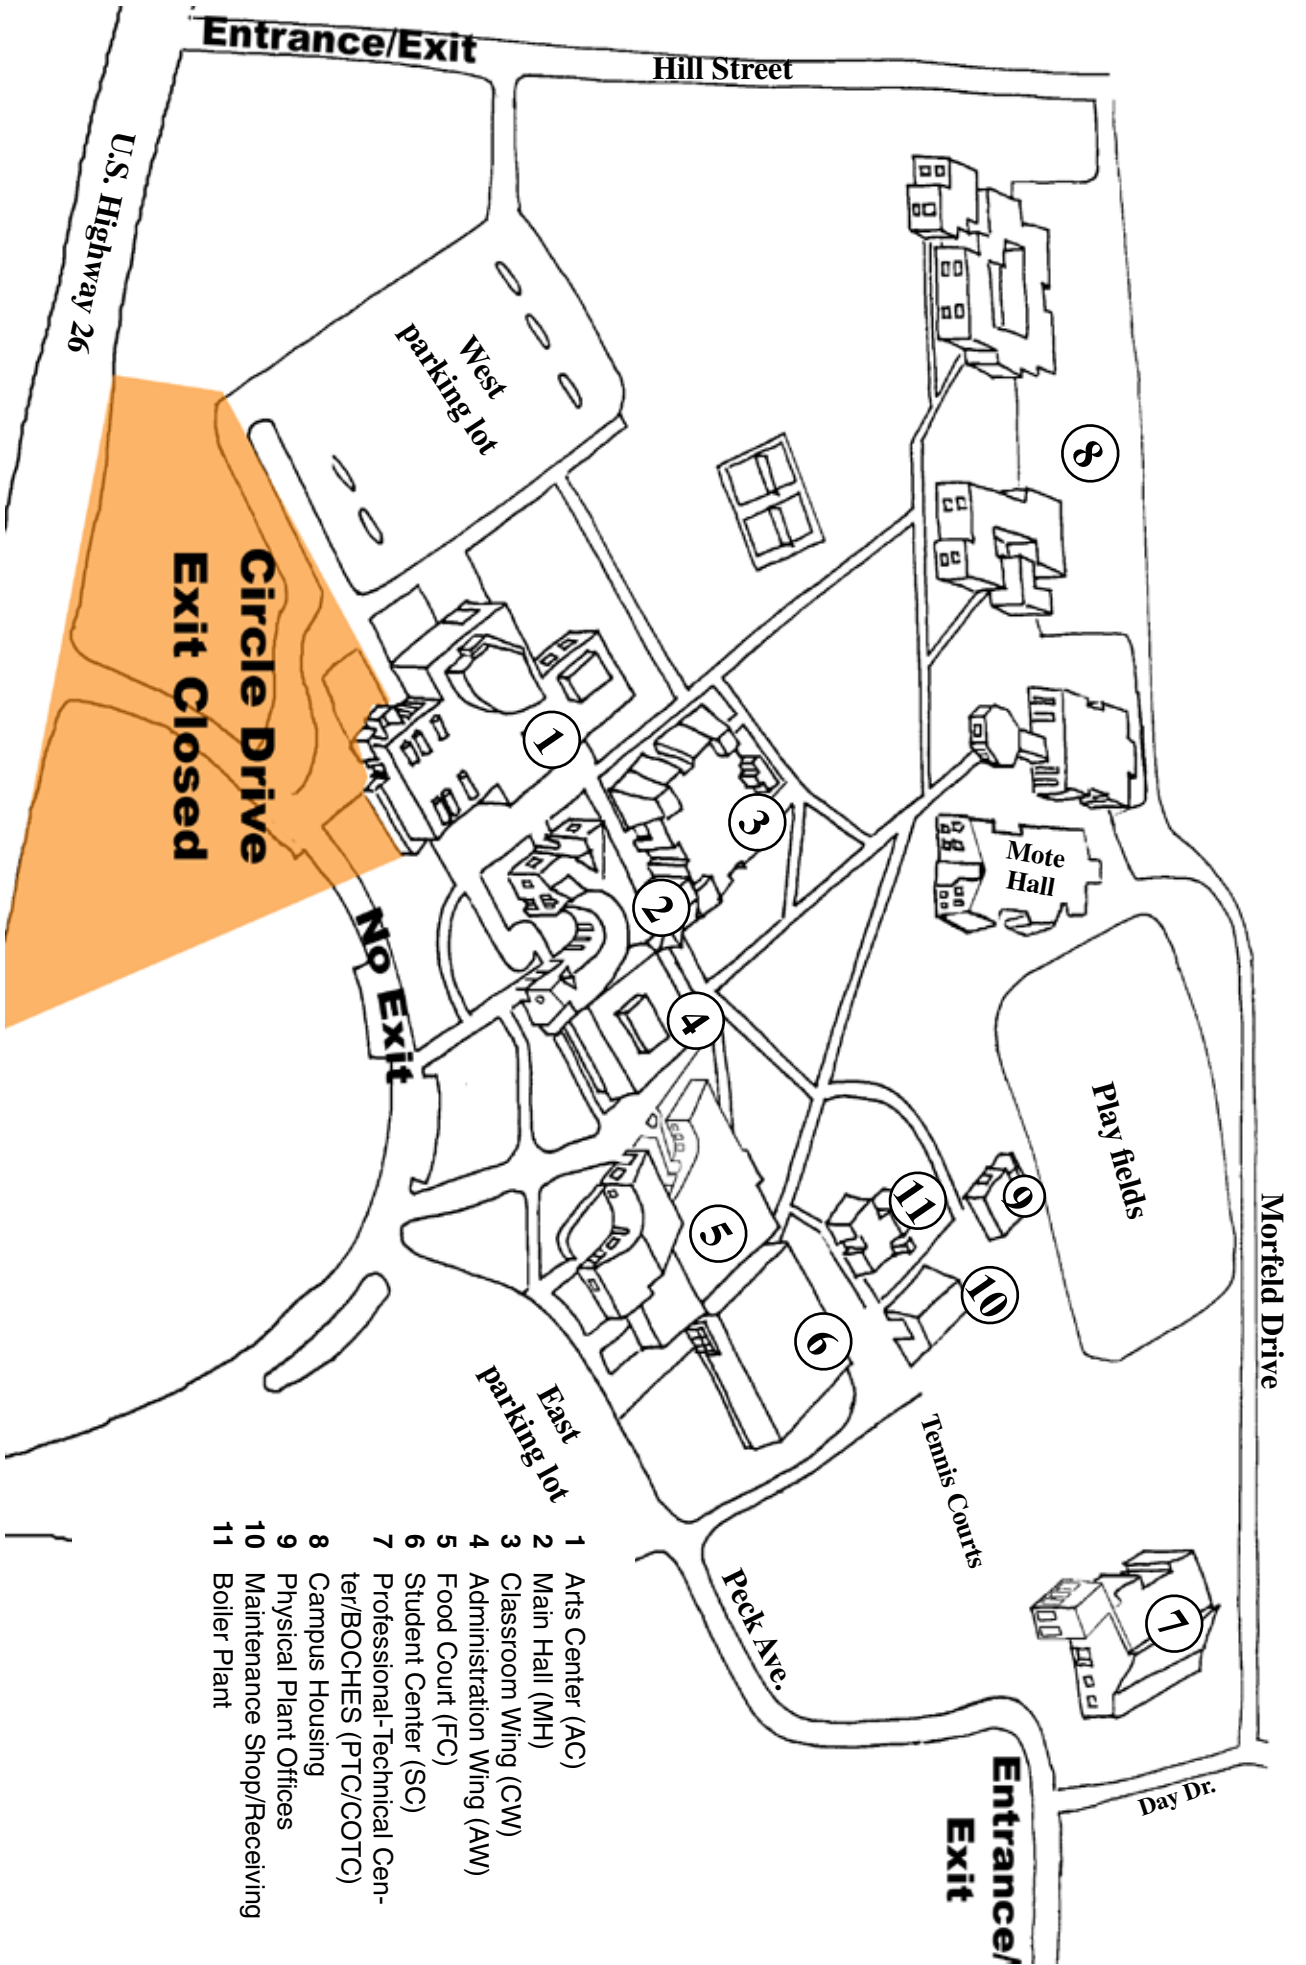

CENTRAL Wyoming COLLEGE

- 1 Arts Center (AC)
- 2 Main Hall (MH)
- 3 Classroom Wing (CW)
- 4 Administration Wing (AW)
- 5 Food Court (FC)
- 6 Student Center (SC)
- 7 Professional-Technical Center/BOCHES (PTC/COTC)
- 8 Campus Housing
- 9 Physical Plant Offices
- 10 Maintenance Shop/Receiving
- 11 Boiler Plant